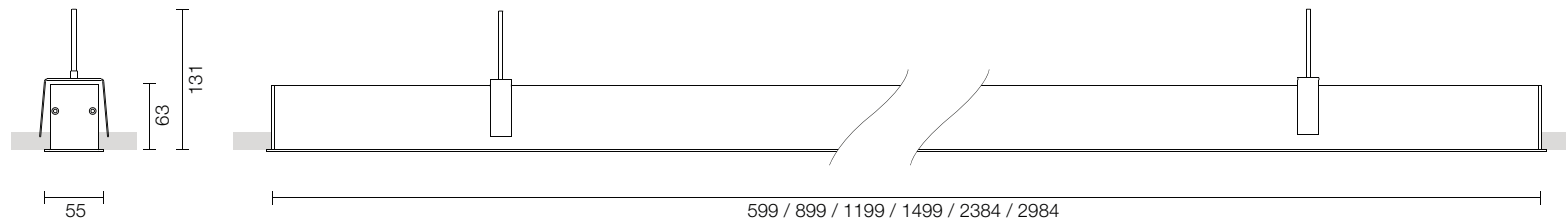

STRIPE GO WITH EDGES LED

FORO / HOLE:	STRIPE GO 60	591x47 mm
	STRIPE GO 90	891x47 mm
	STRIPE GO 120	1191x47 mm
	STRIPE GO 150	1491x47 mm
	STRIPE GO 240	2376x47 mm
	STRIPE GO 300	2976x47 mm